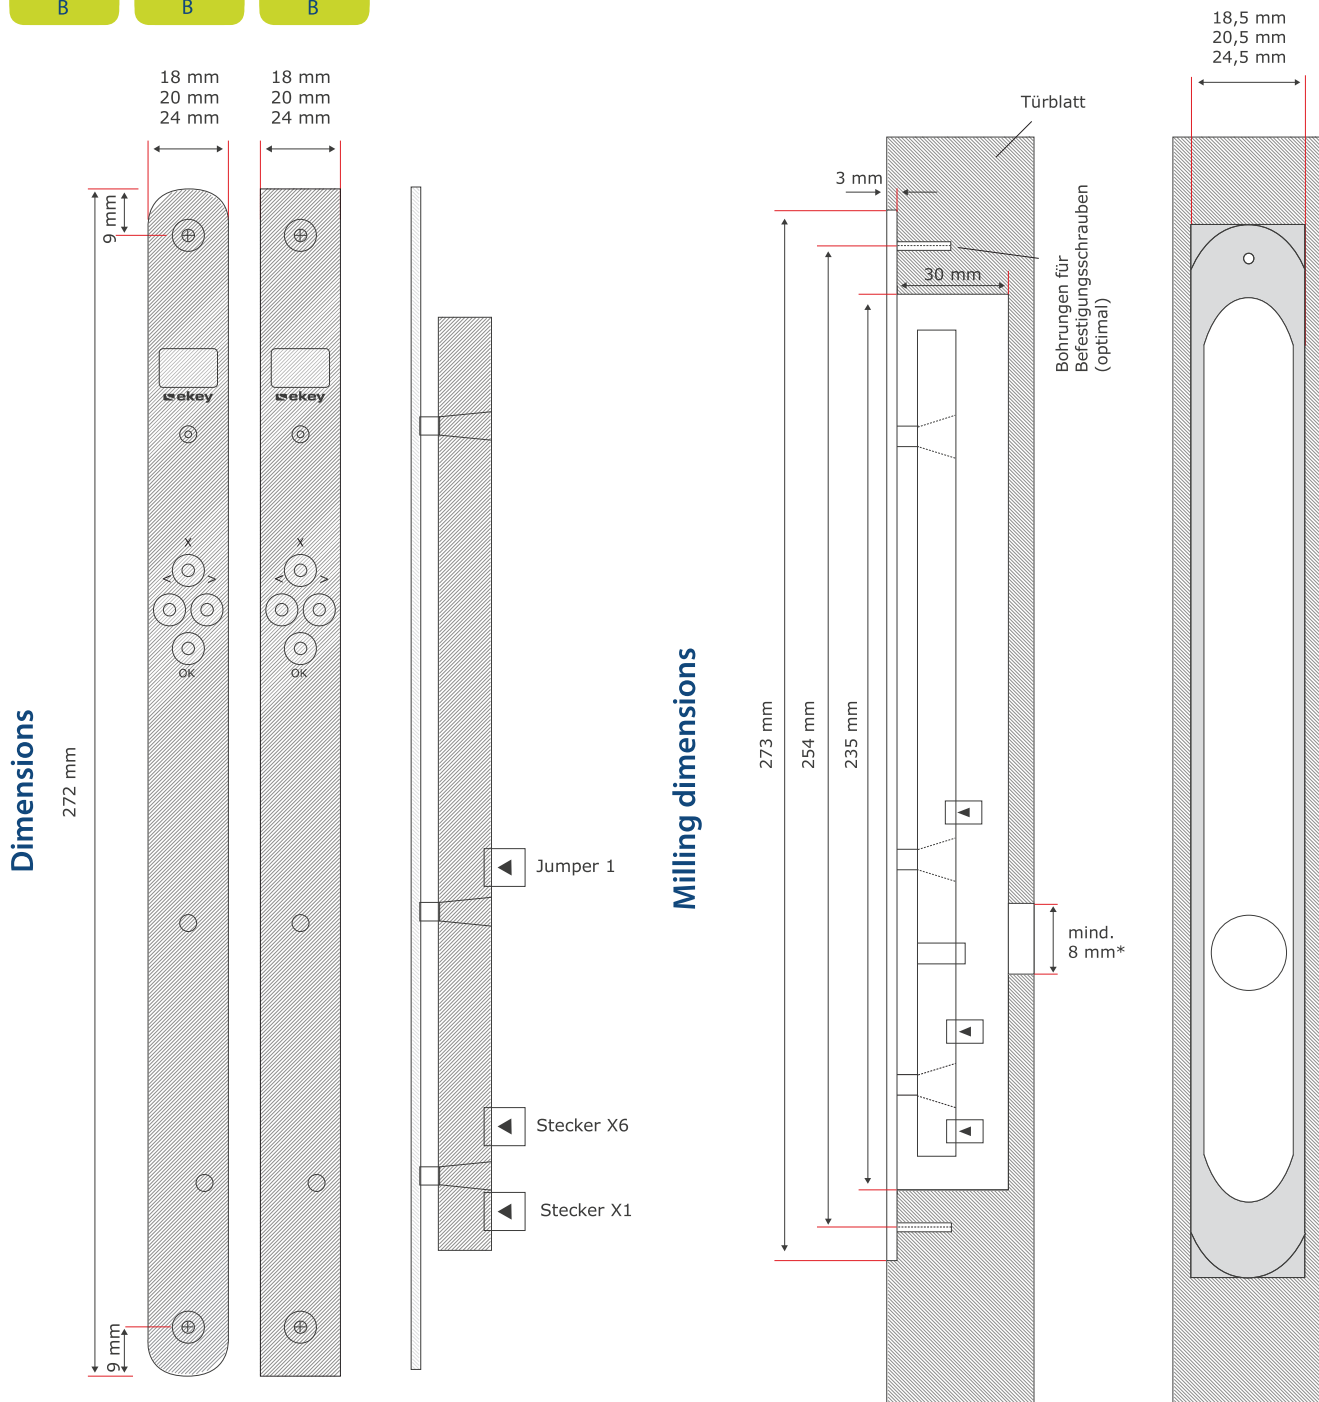

ekey control panel integra and integra plus

ekey control panel integra and integra plus

Suitable for:

| arte | integra | keypad |
|------|---------|--------|
| B | B | B |

* Outlet for cable entry from finger scanner, motorized lock, and main lead. (The opening can be positioned anywhere.)