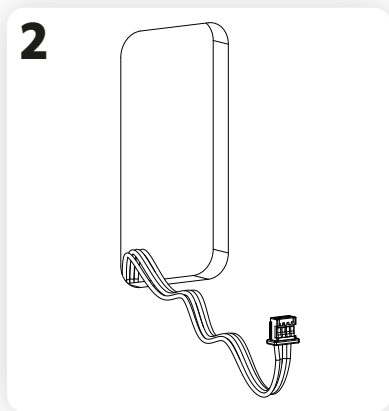

Mounting instructions ekey dLine fingerprint (hollow profile)

ID357/743/0/708: Version 1, 2020-10-02

⚠ ATTENTION

Property damage in the event of incorrect mounting and wiring:

The system devices are operated using electricity. They could be destroyed if they are mounted and wired incorrectly. Mount and wire the system devices correctly before connecting the power.