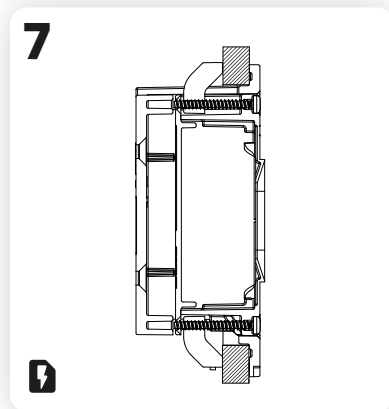

Mounting instructions ekey dLine fingerprint (hollow profile)

ID357/743/0/708: Version 1, 2020-10-02

⚠ ATTENTION

Property damage in the event of incorrect mounting and wiring:

The system devices are operated using electricity. They could be destroyed if they are mounted and wired incorrectly. Mount and wire the system devices correctly before connecting the power.