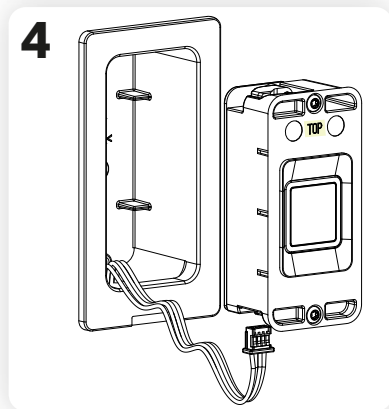

Mounting instructions ekey dLine fingerprint (hollow profile)

ID357/743/0/708: Version 1, 2020-10-02

⚠ ATTENTION

Property damage in the event of incorrect mounting and wiring:

The system devices are operated using electricity. They could be destroyed if they are mounted and wired incorrectly. Mount and wire the system devices correctly before connecting the power.