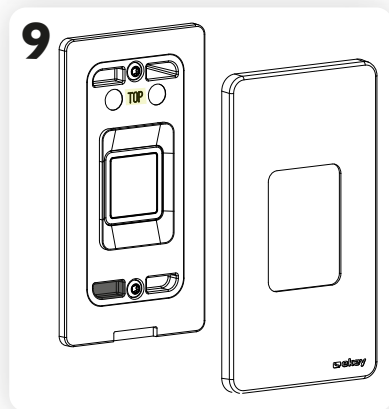

Mounting instructions ekey dLine fingerprint (hollow profile)

ID357/743/0/708: Version 1, 2020-10-02

⚠ ATTENTION

Property damage in the event of incorrect mounting and wiring:

The system devices are operated using electricity. They could be destroyed if they are mounted and wired incorrectly. Mount and wire the system devices correctly before connecting the power.