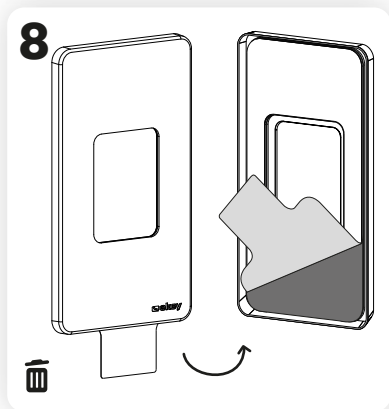

Mounting instructions ekey dLine fingerprint (hollow profile)

ID357/743/0/708: Version 1, 2020-10-02

⚠ ATTENTION

Property damage in the event of incorrect mounting and wiring:

The system devices are operated using electricity. They could be destroyed if they are mounted and wired incorrectly. Mount and wire the system devices correctly before connecting the power.