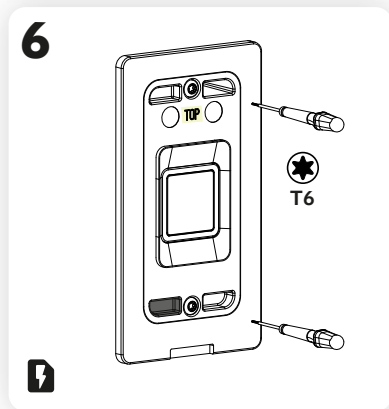

Mounting instructions ekey dLine fingerprint (hollow profile)

ID357/743/0/708: Version 1, 2020-10-02

⚠ ATTENTION

Property damage in the event of incorrect mounting and wiring:

The system devices are operated using electricity. They could be destroyed if they are mounted and wired incorrectly. Mount and wire the system devices correctly before connecting the power.